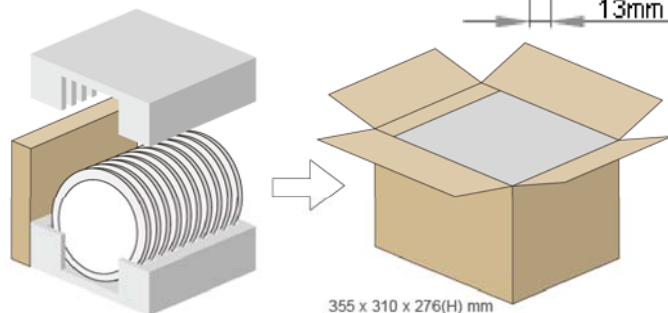

3000K

4000K

6000K

Installations

Dip the hole : Ø165mm

Installing the lamps in ceiling

10PCS with driver/ CTN : 7.3KG

GL-DL08 18W 穴径220Φ